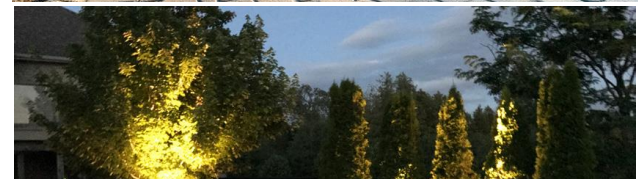

Simple walkway & steps to full curb appeal..... \$4,000 - \$15,000

A.17 Driveway

Compact two car to large estate driveway..... \$10,000 - \$38,000

A.18 Walkway

Average size walkway from front to back..... \$5,000 - \$7,000

Most have been to someone's home where they were entertaining outside by their outdoor kitchen and are amazed. Feel the same way everyday about your own backyard!

Schedule your Consultation Now!

Nature

Connect with Mother Nature!