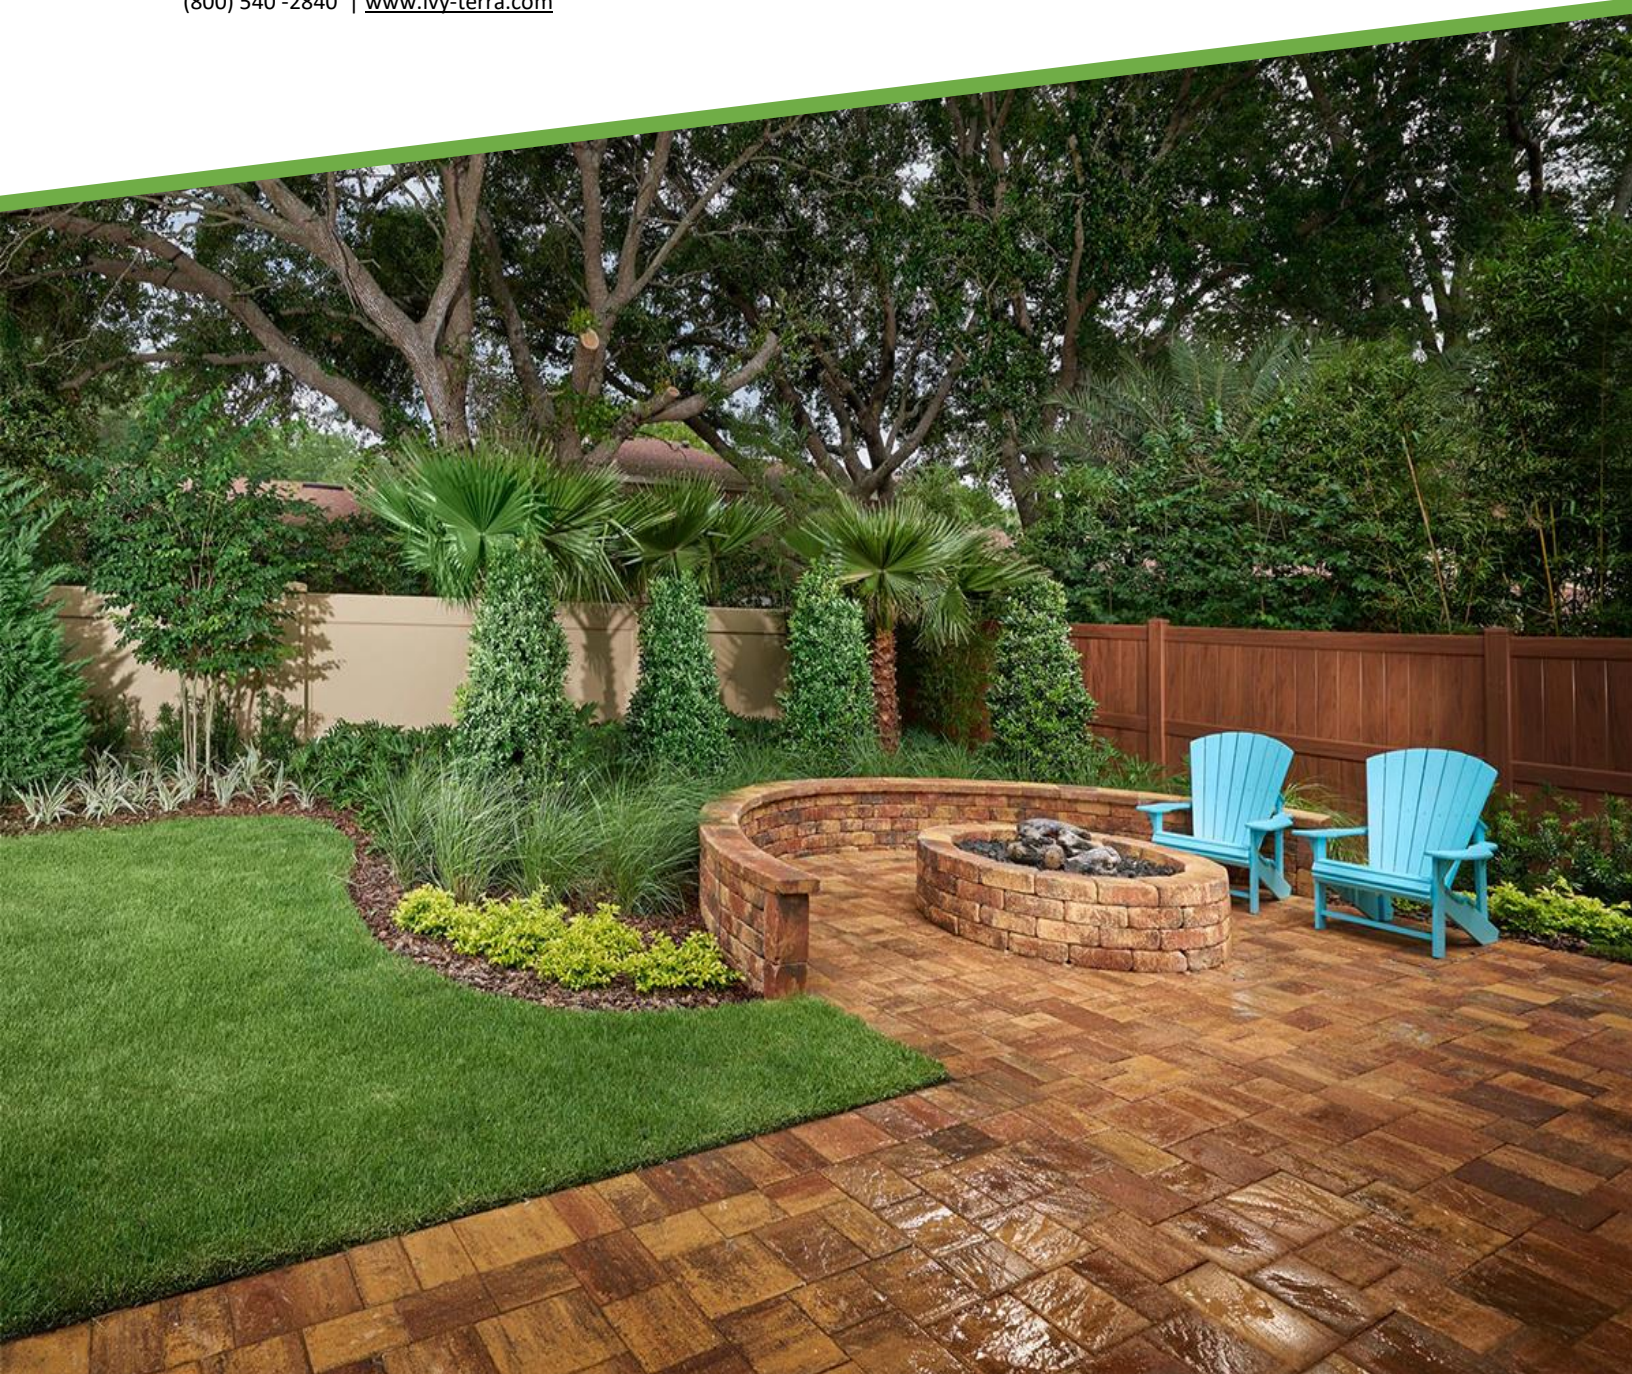

Home Improvement Loans

HFS
You Dream It. We Finance It!

- Low Fixed Rates
- Terms up to 20 years
- Loans up to $500,000

Inquire Now
*Does not Affect Credit

Terms & Conditions may apply.
Speak with an Ivy Terra Landscaping, LLC representative for more details.
Ivy Terra, LLC
1980 Post Oak Blvd STE 100
Houston, TX 77056
Office: 800-540-2840 | Sales: 936-290-3908
www.ivy-terra.com